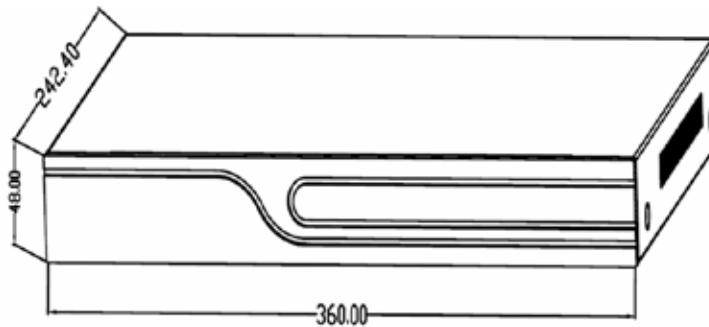

NETWORK VIDEO RECORDER

Dimensions (Unit: mm)

Backboard

Interface

1	Power switch
2	DC12V
3	Alarm input
4	Alarm output
5	RS485
6	Audio output
7	HDMI video output
8	USB 2.0
9	RJ45 network interface

Ordering Information